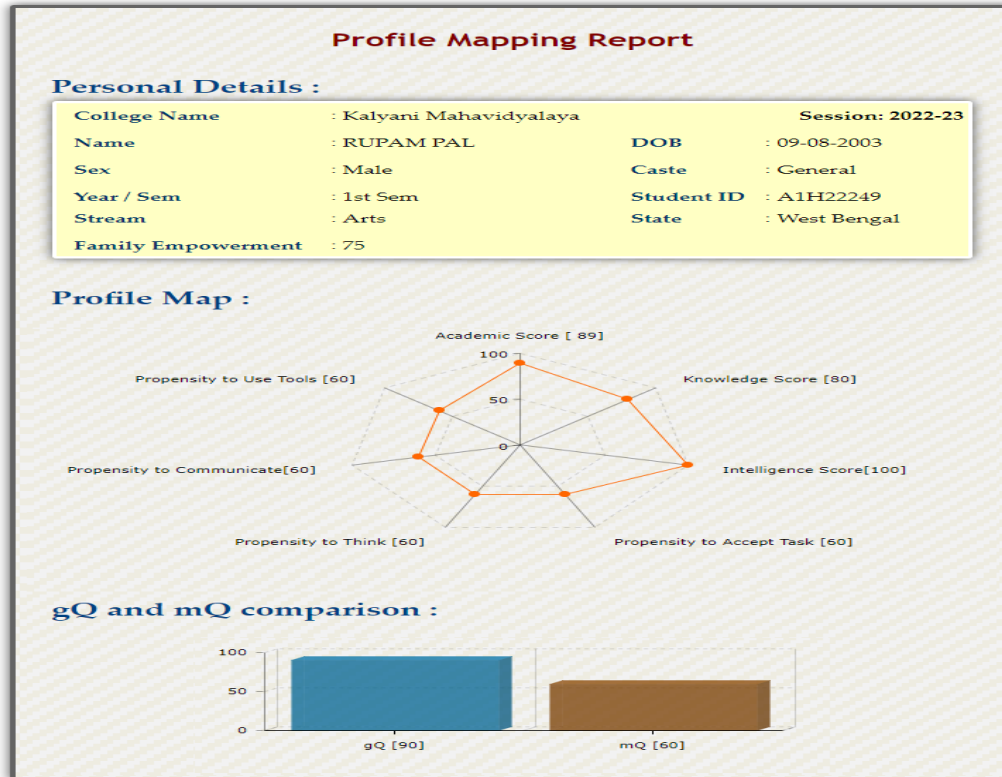

KALYANI MAHAVIDYALAYA

ESTD: 1999

(A Government Aided College, Affiliated to the University of Kalyani)
City Centre Complex, P.O.-Kalyani, Dist.-Nadia, West Bengal, PIN-741235.

E-mail: klymahavidyalaya@gmail.com; Website: kalyanimahavidyalaya.ac.in

AISHE Code: C-7123

Sample Report

Processed by: RightBrains Technology