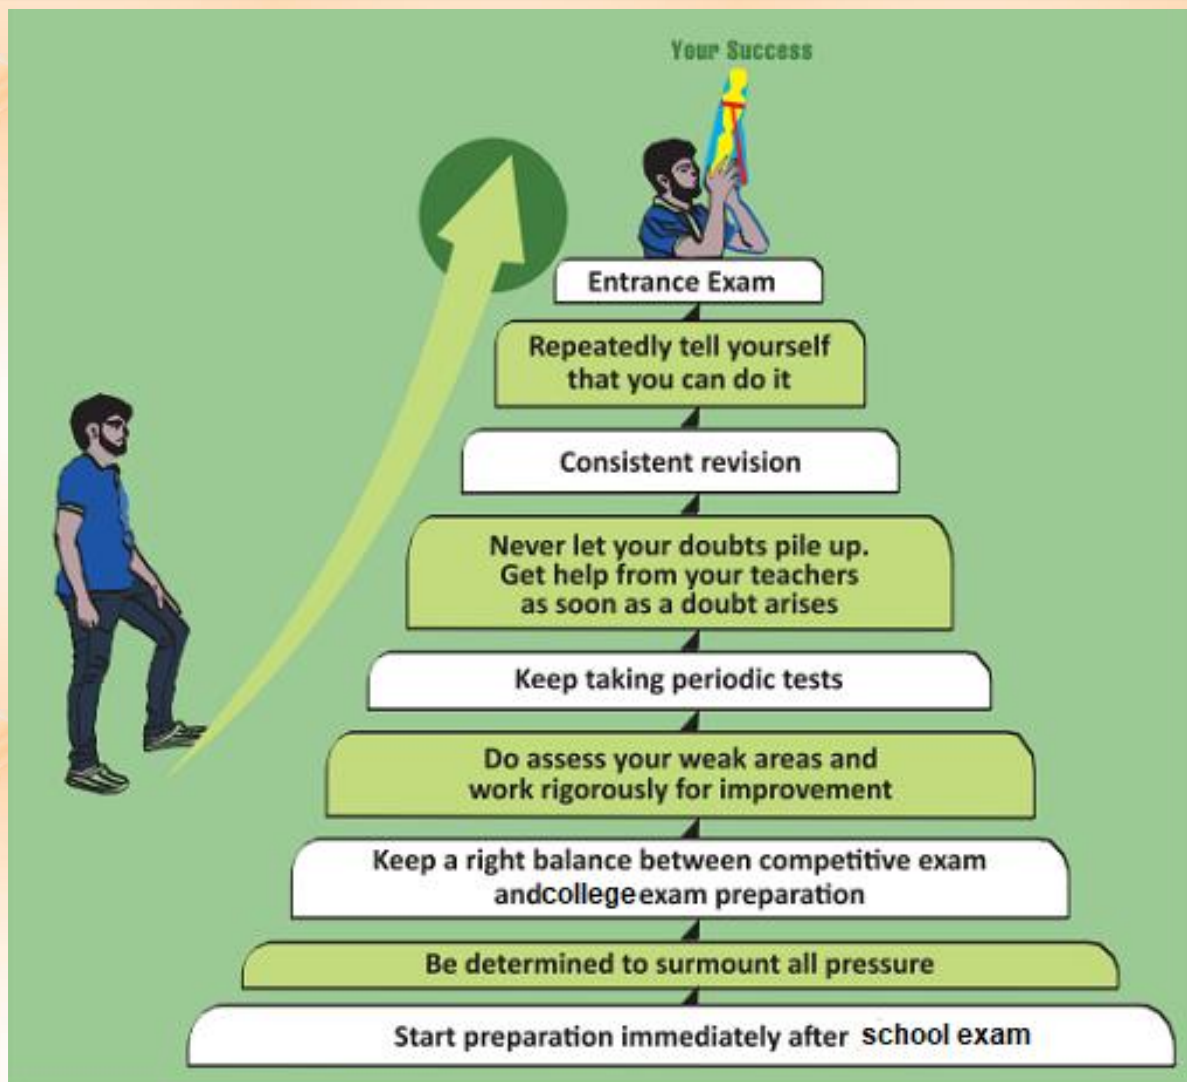

Competitive Exams Preparation

Course Fee

Rs. 150/- Annually

Duration

1 Year