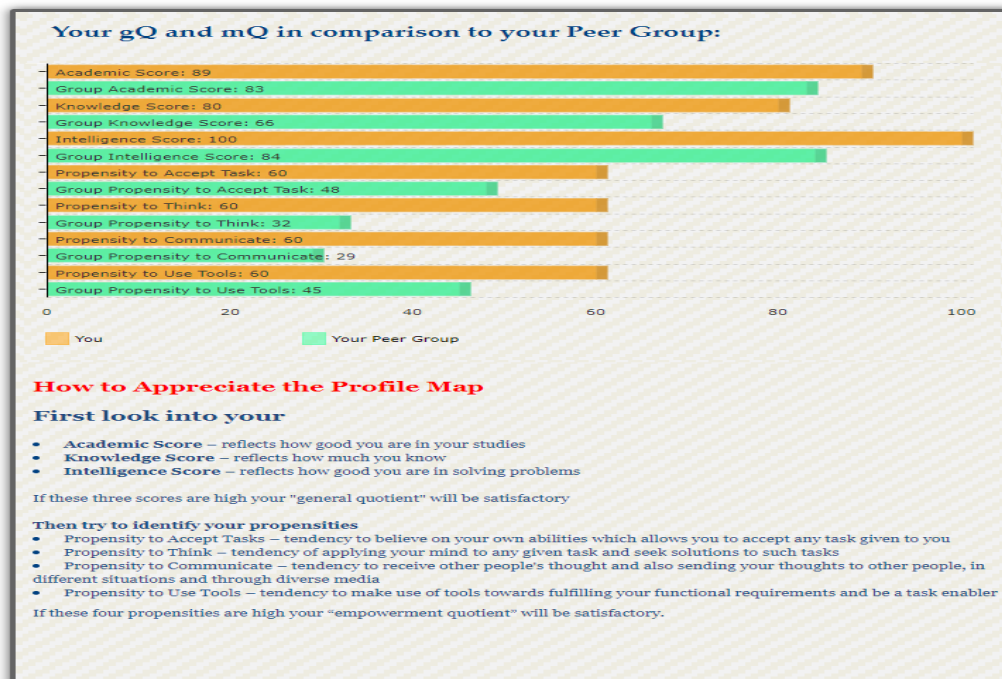

Processed by: RightBrains Technology