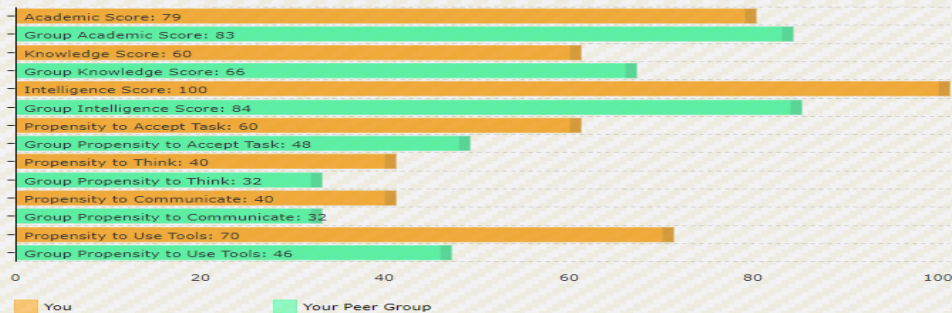

Profile Map :

gQ and mQ comparison :

Processed by: RightBrains Technology

Your gQ and mQ in comparison to your Peer Group:

How to Appreciate the Profile Map

First look into your

- **Academic Score** – reflects how good you are in your studies
- **Knowledge Score** – reflects how much you know
- **Intelligence Score** – reflects how good you are in solving problems