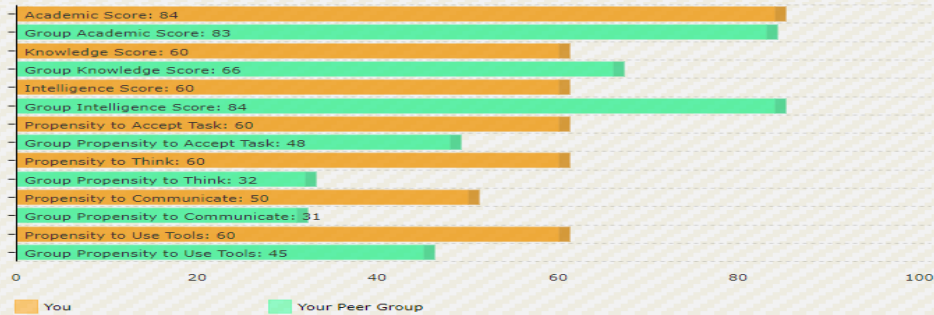

Profile Map :

gQ and mQ comparison :

Processed by: RightBrains Technology

Your gQ and mQ in comparison to your Peer Group:

How to Appreciate the Profile Map

First look into your

- **Academic Score** – reflects how good you are in your studies
- **Knowledge Score** – reflects how much you know
- **Intelligence Score** – reflects how good you are in solving problems