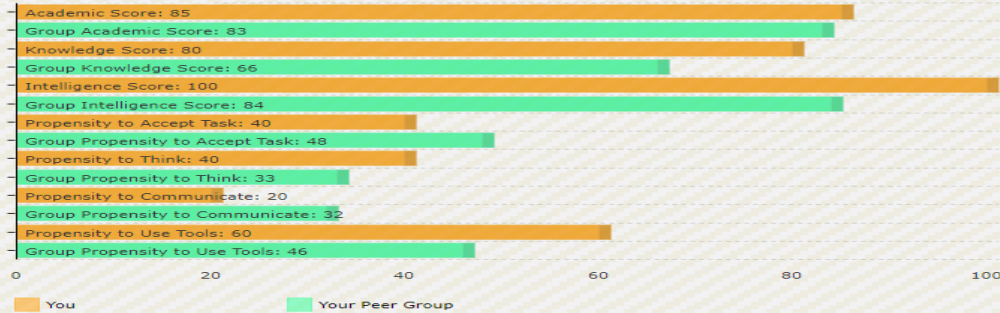

Profile Map :

gQ and mQ comparison :

Processed by: RightBrains Technology

Your gQ and mQ in comparison to your Peer Group:

How to Appreciate the Profile Map

First look into your

- **Academic Score** – reflects how good you are in your studies
- **Knowledge Score** – reflects how much you know
- **Intelligence Score** – reflects how good you are in solving problems